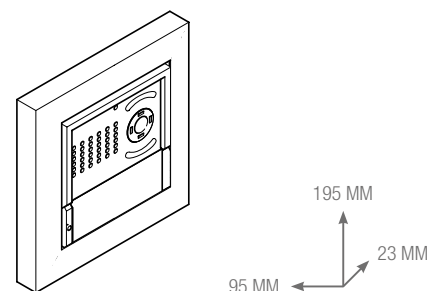

External Unit - iKall Metal

A true powerhouse.

- Audio and audio/video external unit
- Stainless Steel finish
- Flush- and surface-mounted installation with dedicated accessory
- Protection index IP54
- Large, easy to remove nameplates
- Acoustic signalling and visual indications with pictograms illuminated by LED backlighting

FEATURES AND FUNCTIONS	4894HIM
Type of finish	Modular entrance panel in stainless steel finish
Installation	Flush-mounted / Wall-mounted
Camera	Colour Digital
Video encoding	H.264
Type of sensor	1/3" CCD
Lens size	3.6
Maximum current absorption (mA)	5mA
Microphone volume control	Yes
Loudspeaker volume control	Yes
Operating temperature (°C)	-5/55
Network connection	RJ45
IP protection rating	IP54
Vandal Resistant IK	-
IP assignment	AutoIP, DHCP, Static IP
Visual and acoustic signalling	Yes
Power supply	33 Vdc