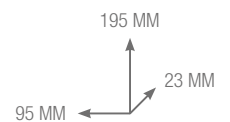

External Unit - Quadra

New ViP version.

DESIGN PLUS
powered by light+building

- Extra-compact external unit
- Die-cast aluminium cover, protection degree of IK08
- Call buttons featuring exclusive “Sensitive Touch” technology
- Wall-mounted installation
- Colour HD camera
- 4 indicator LEDs for call sent, door open, audio active, system busy
- White LED for illumination
- Nameplate holder in versions with 1/2/4 buttons
- Programmable up to 4 users